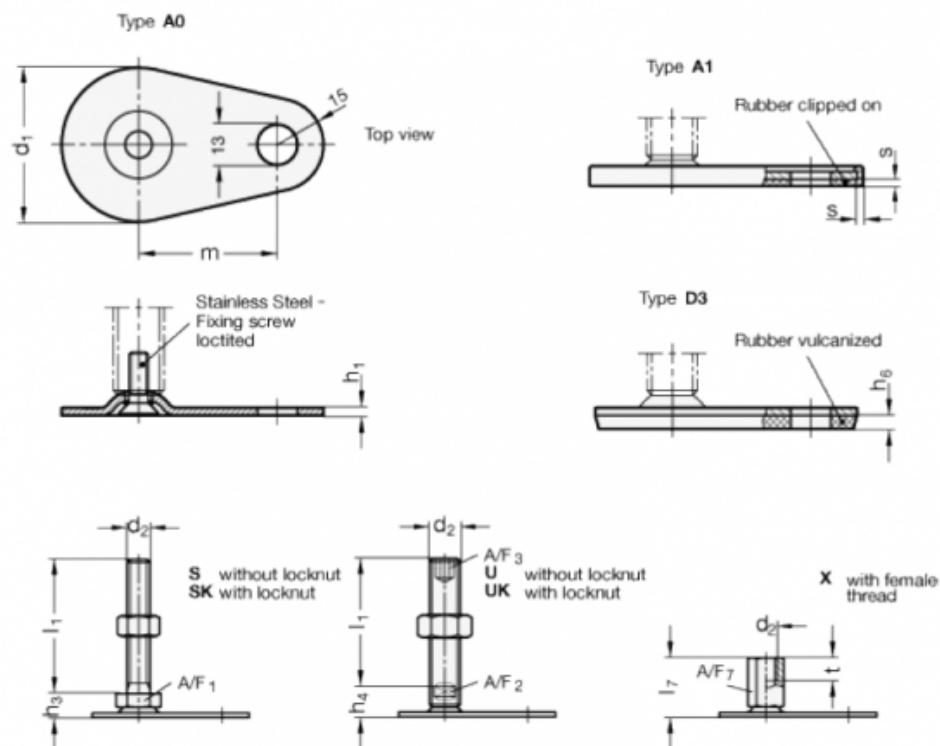

Article number: 204280M2075A1UK

Description: E+G levelling foot
GN 42-80-M20-75-A1-UK

Note: UK With nut, Hexagon socket at the top, Wrench flat at the bottom

Measures

A/F2 = 15	m = 70
A/F3 = 10	s = 2
d1 = 80	
d2 = M20	
h1 = 3	
h4 = 18	
h6 =	
l1 = 75	